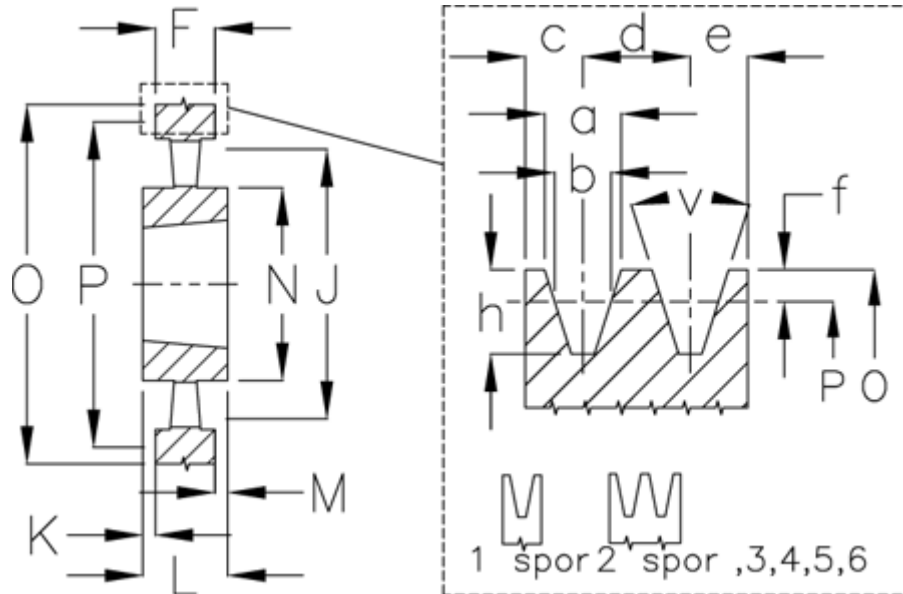

Article number: 604113050005

Description: V-belt pulley SPZ 500/5 TL3030

Measures

a	= 9.7	For bush	= 3030	O	= 504.0
b	= 8.5	h	= 11.0	P	= 500
Bush ζ max	= 75	J	= 471	Type	= SPZ
c	= 8.0	K	= 6	v	= 38 grader
d	= 12.0	L	= 76		
e	= 8.0	m	= 6.0		
f	= 2.0	N	= 146		
F	= 64	Number of ribs	= 5		